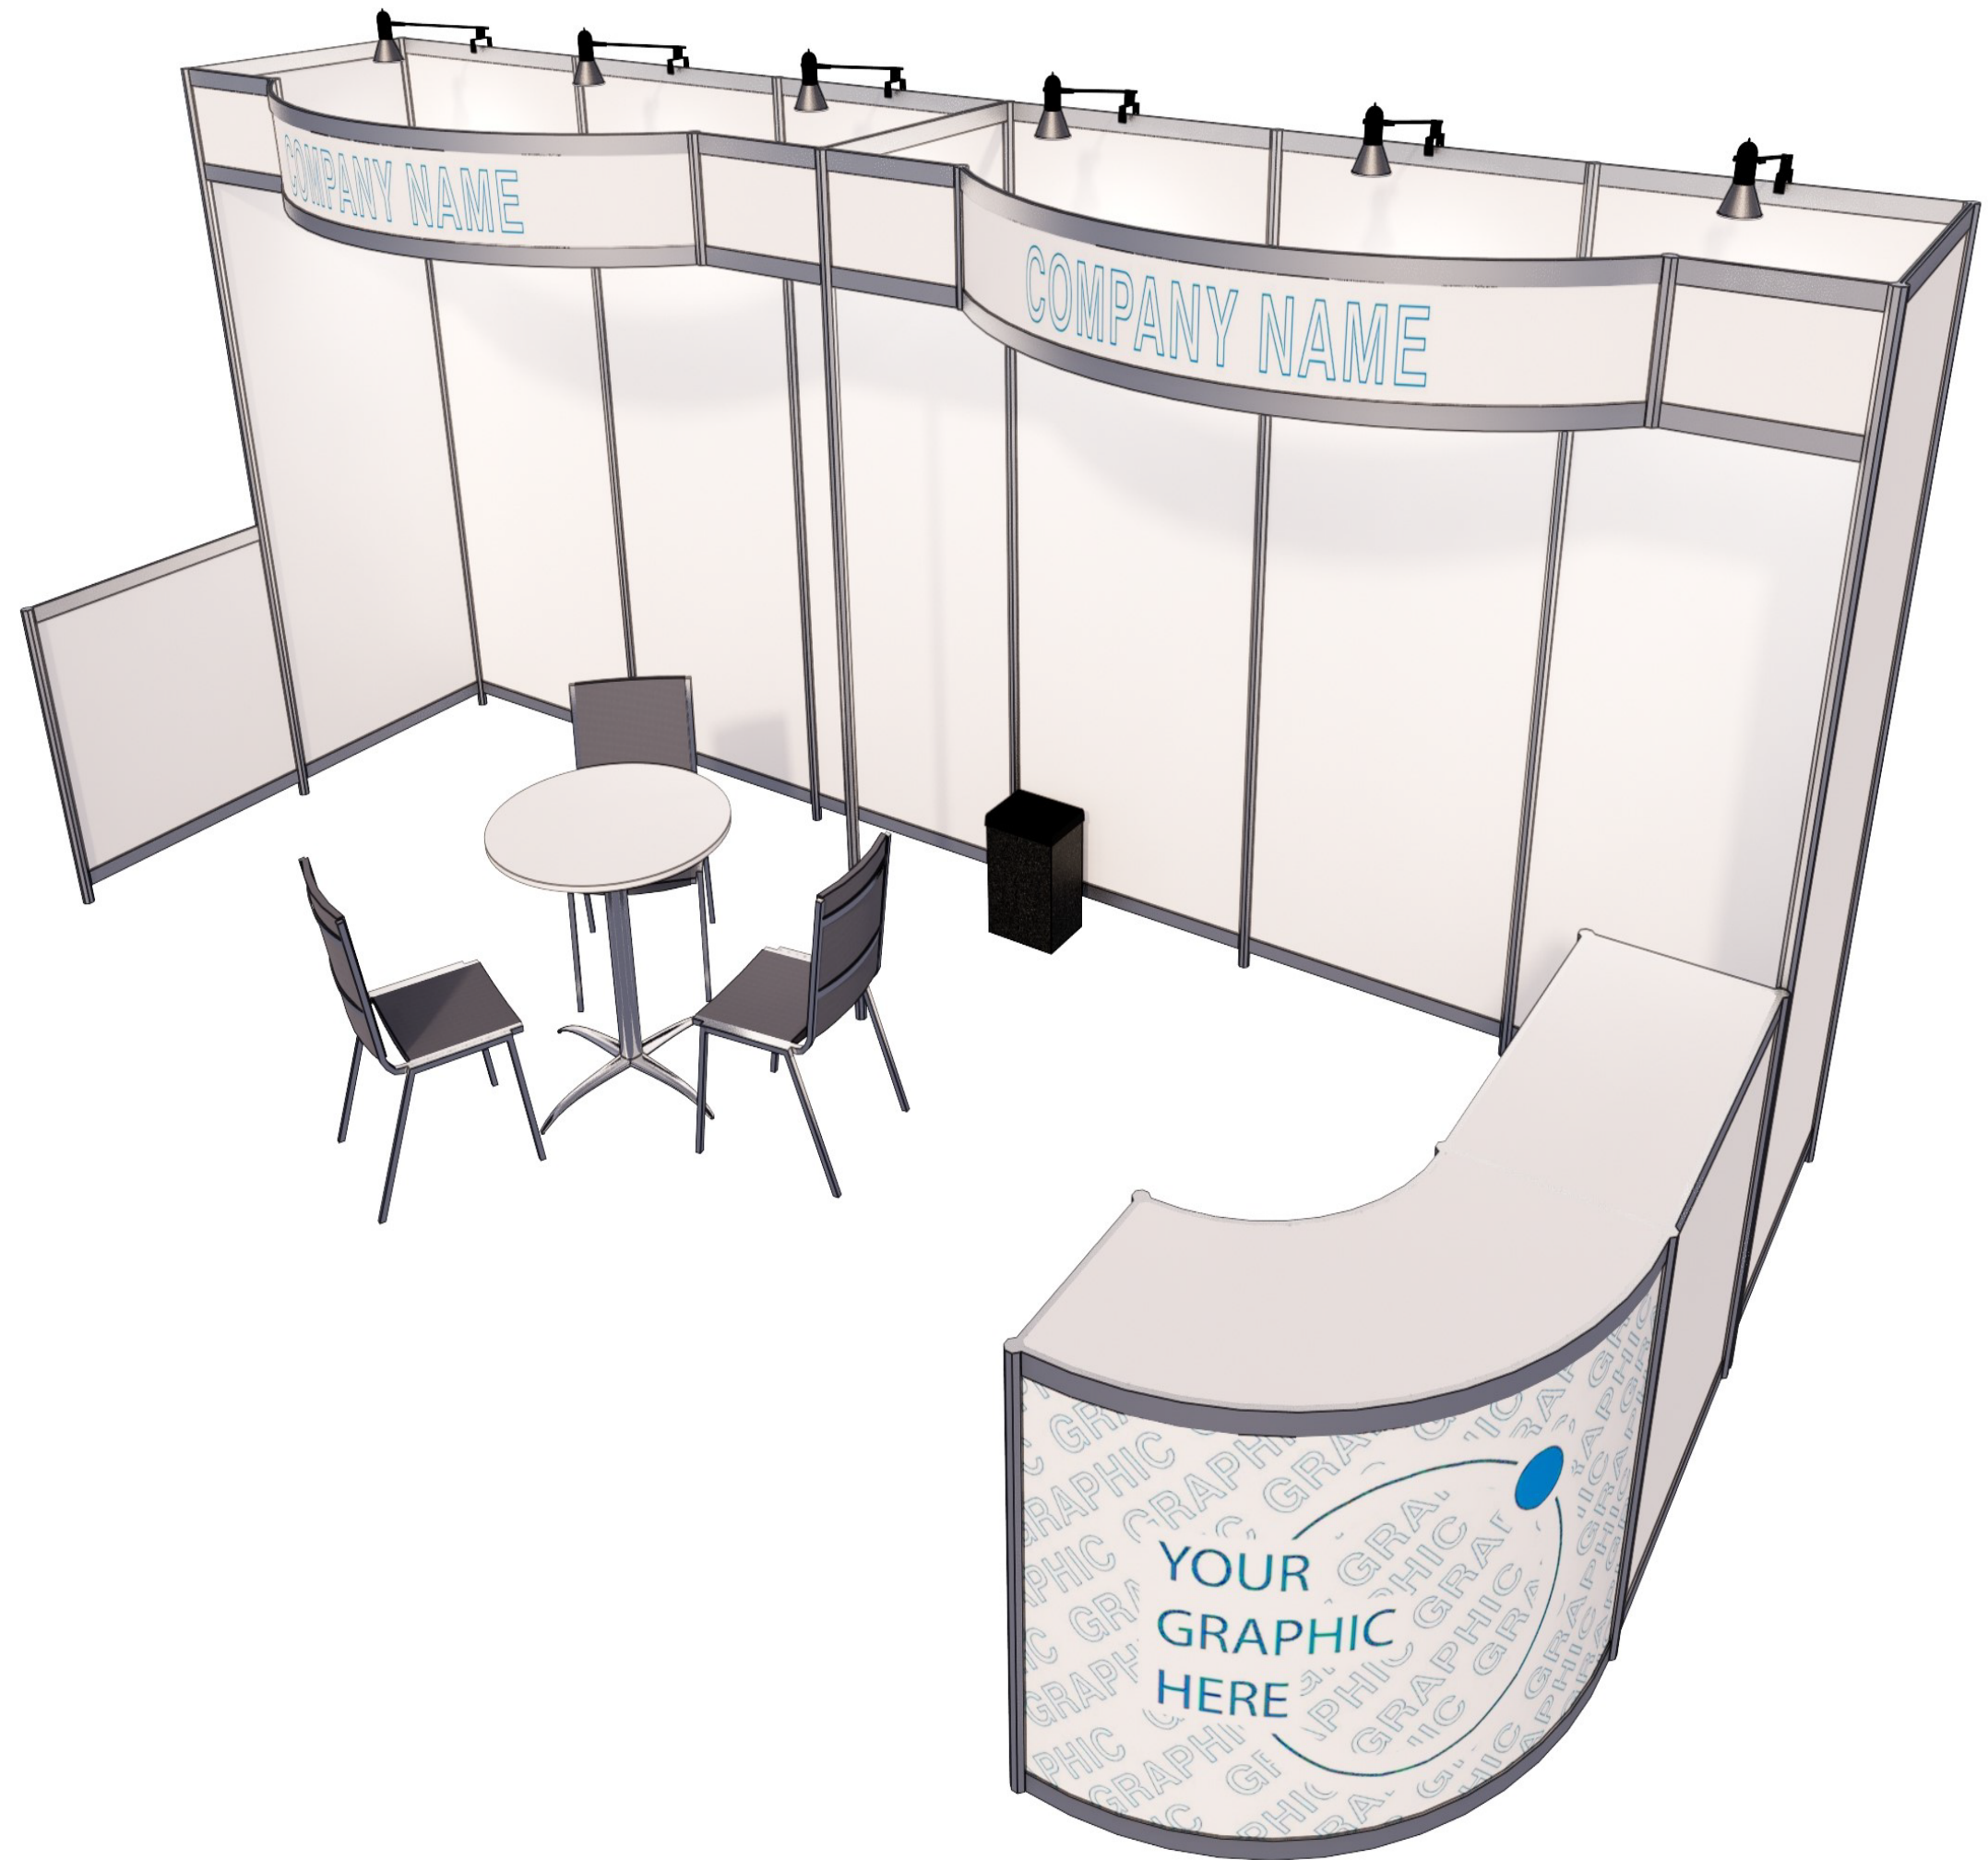

DESIGN PACKAGES

MIAMI 2025

OPTION 1

10'X10'

ADVANCE RATE; \$3365.00
STANDARD RATE: \$4375.00

OPTION 1

10' X 20'

ADVANCE RATE: \$4895.00

STANDARD RATE: \$6365.00

OPTION 2

10'X10'

ADVANCE RATE: \$3045.00

STANDARD RATE: \$3958.00

OPTION 2

10' X 20'

ADVANCE RATE: \$4497.00

STANDARD RATE: \$5850.00

OPTION 3

10'X10'

ADVANCE RATE: \$2265.00

STANDARD RATE: \$2945.00

OPTION 3

10'X10'

ADVANCE RATE: \$3305.00

STANDARD RATE: \$4295.00

OPTION 4

10'X10'

ADVANCE RATE: \$1885.00

STANDARD RATE: \$2450.00

OPTION 4

10' X 20'

ADVANCE RATE; \$3182.00