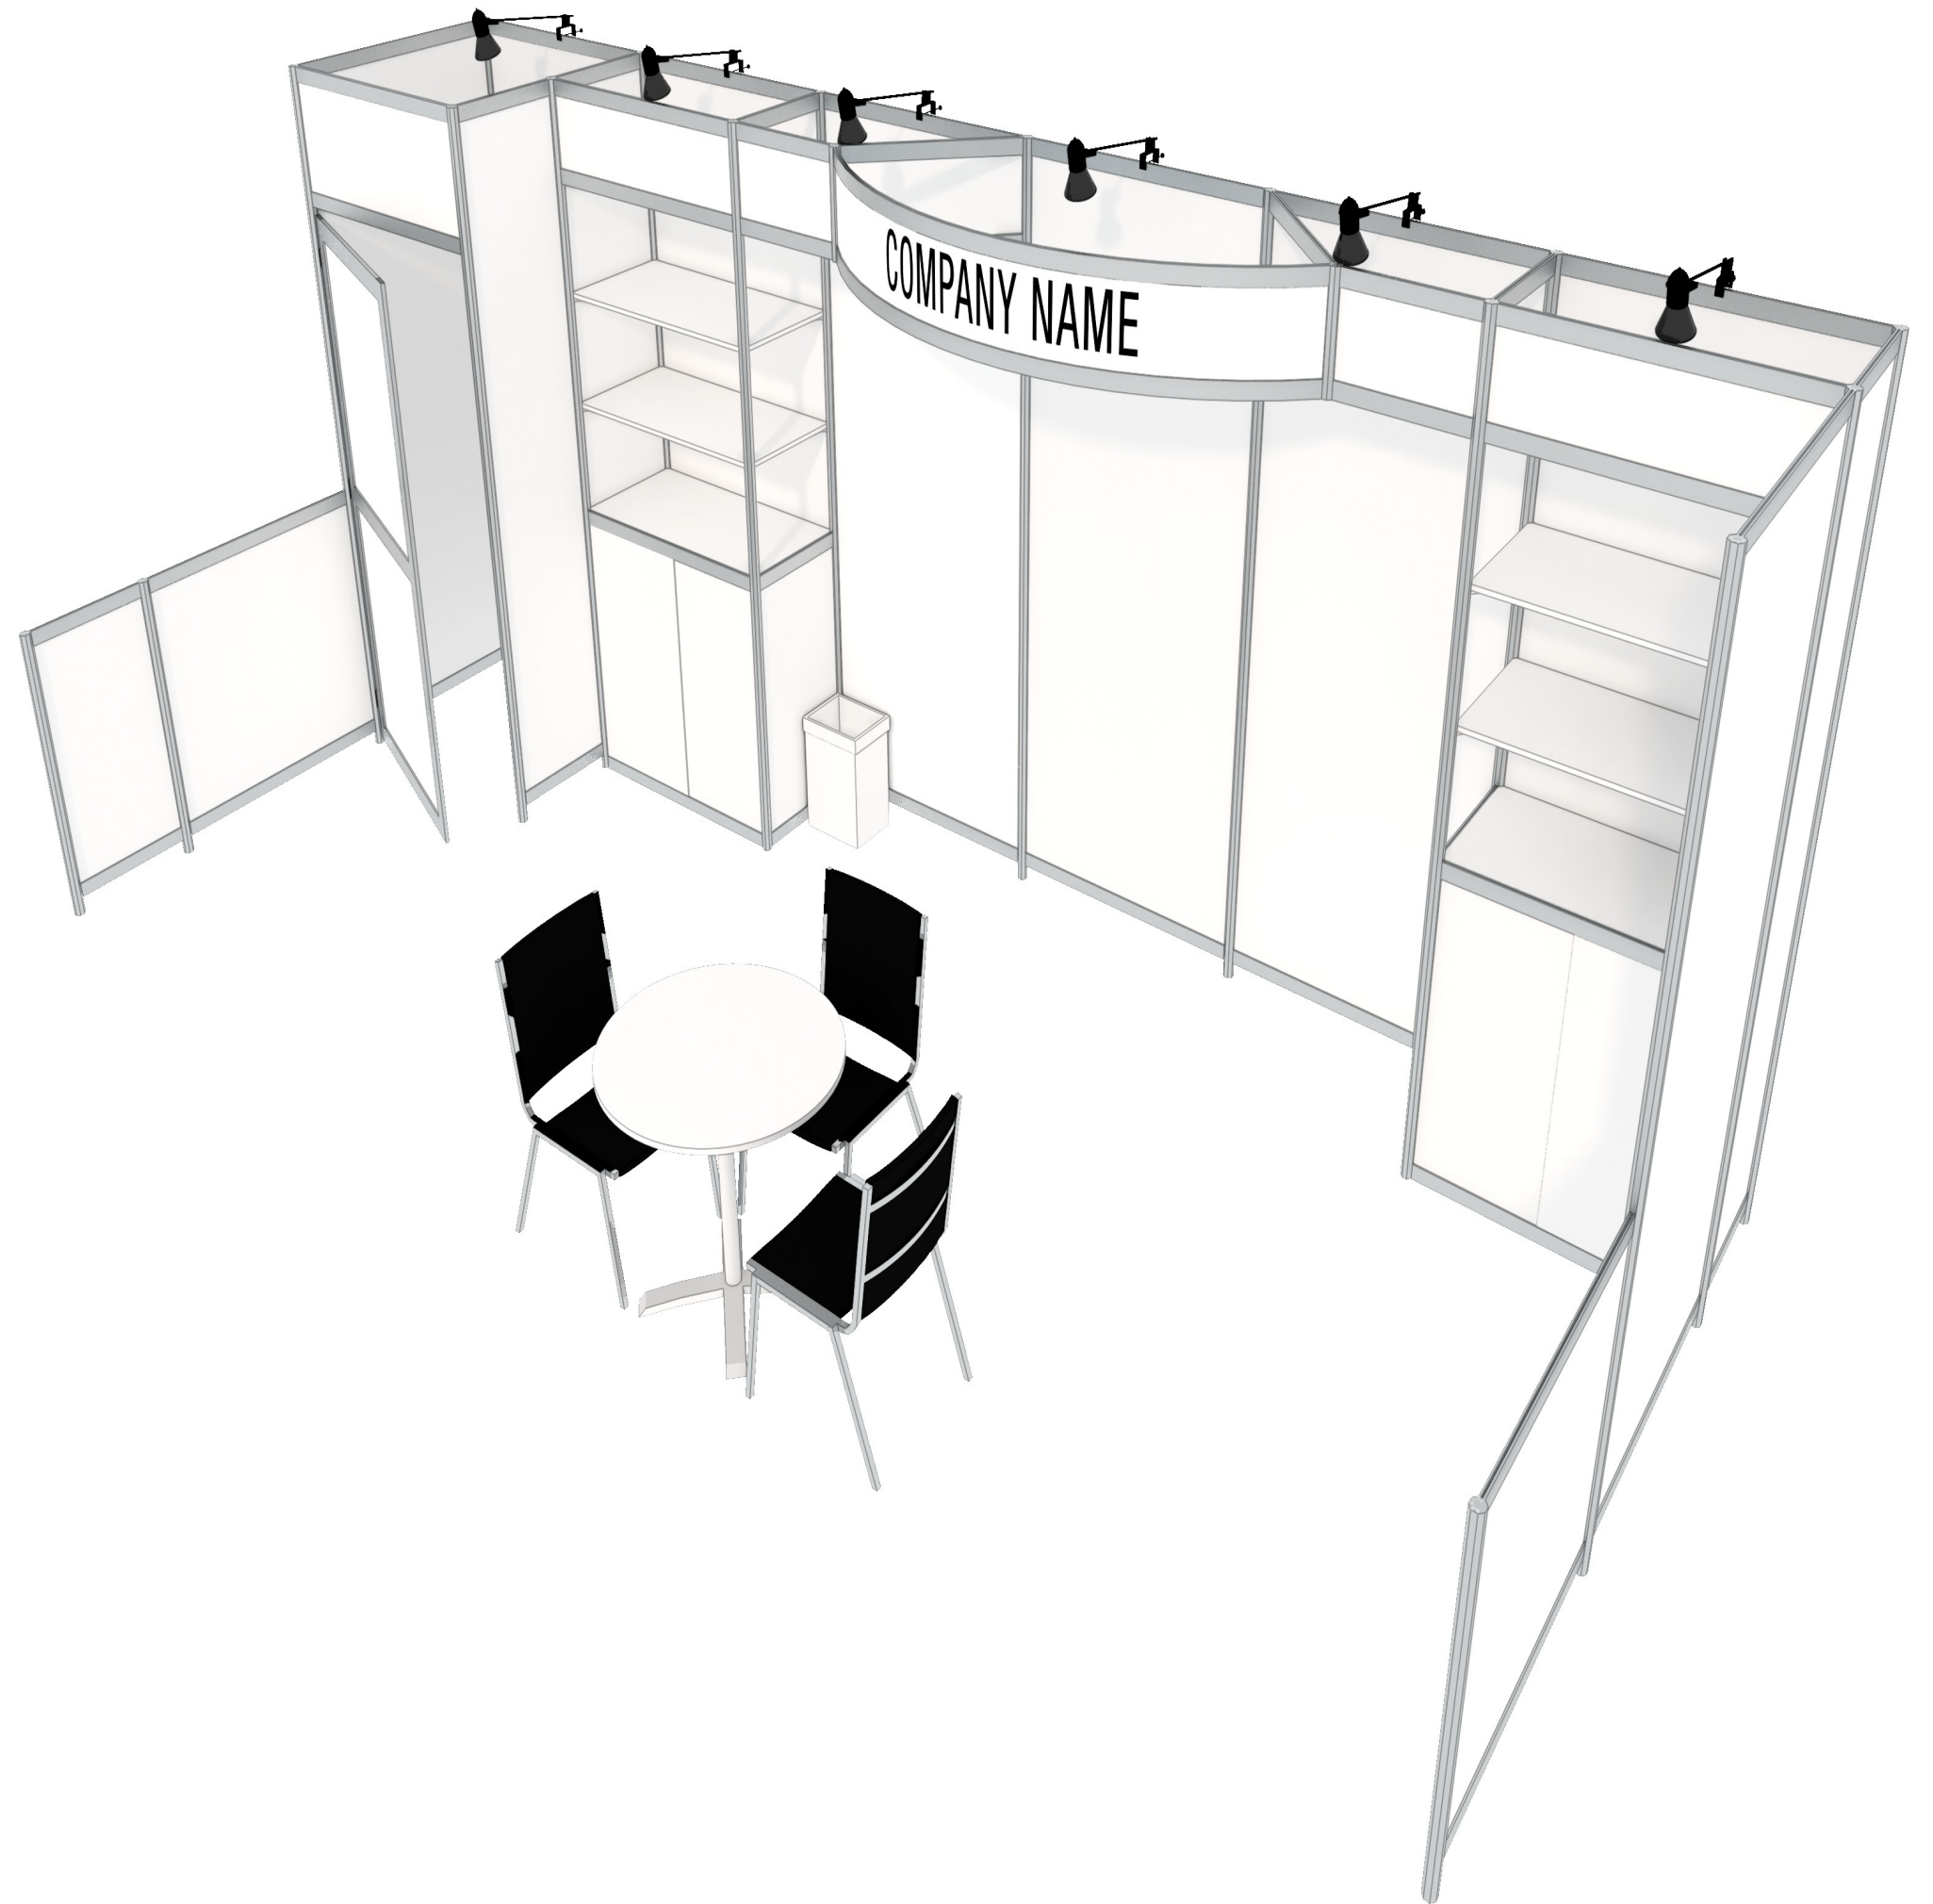

DESIGN PACKAGES

MIAMI 2025

OPTION 1

10'X10'

ADVANCE RATE; \$3365.00
STANDARD RATE: \$4375.00

OPTION 1

10' X 20'

ADVANCE RATE: \$4895.00

STANDARD RATE: \$6365.00

OPTION 2

10'X10'

ADVANCE RATE: \$3045.00

STANDARD RATE: \$3958.00

OPTION 2

10' X 20'

ADVANCE RATE: \$4497.00

STANDARD RATE: \$5850.00

OPTION 3

10'X10'

ADVANCE RATE: \$2265.00

STANDARD RATE: \$2945.00

OPTION 3

10'X10'

ADVANCE RATE: \$3305.00

STANDARD RATE: \$4295.00

OPTION 4

10'X10'

ADVANCE RATE: \$1885.00

STANDARD RATE: \$2450.00

OPTION 4

10' X 20'

ADVANCE RATE; \$3182.00