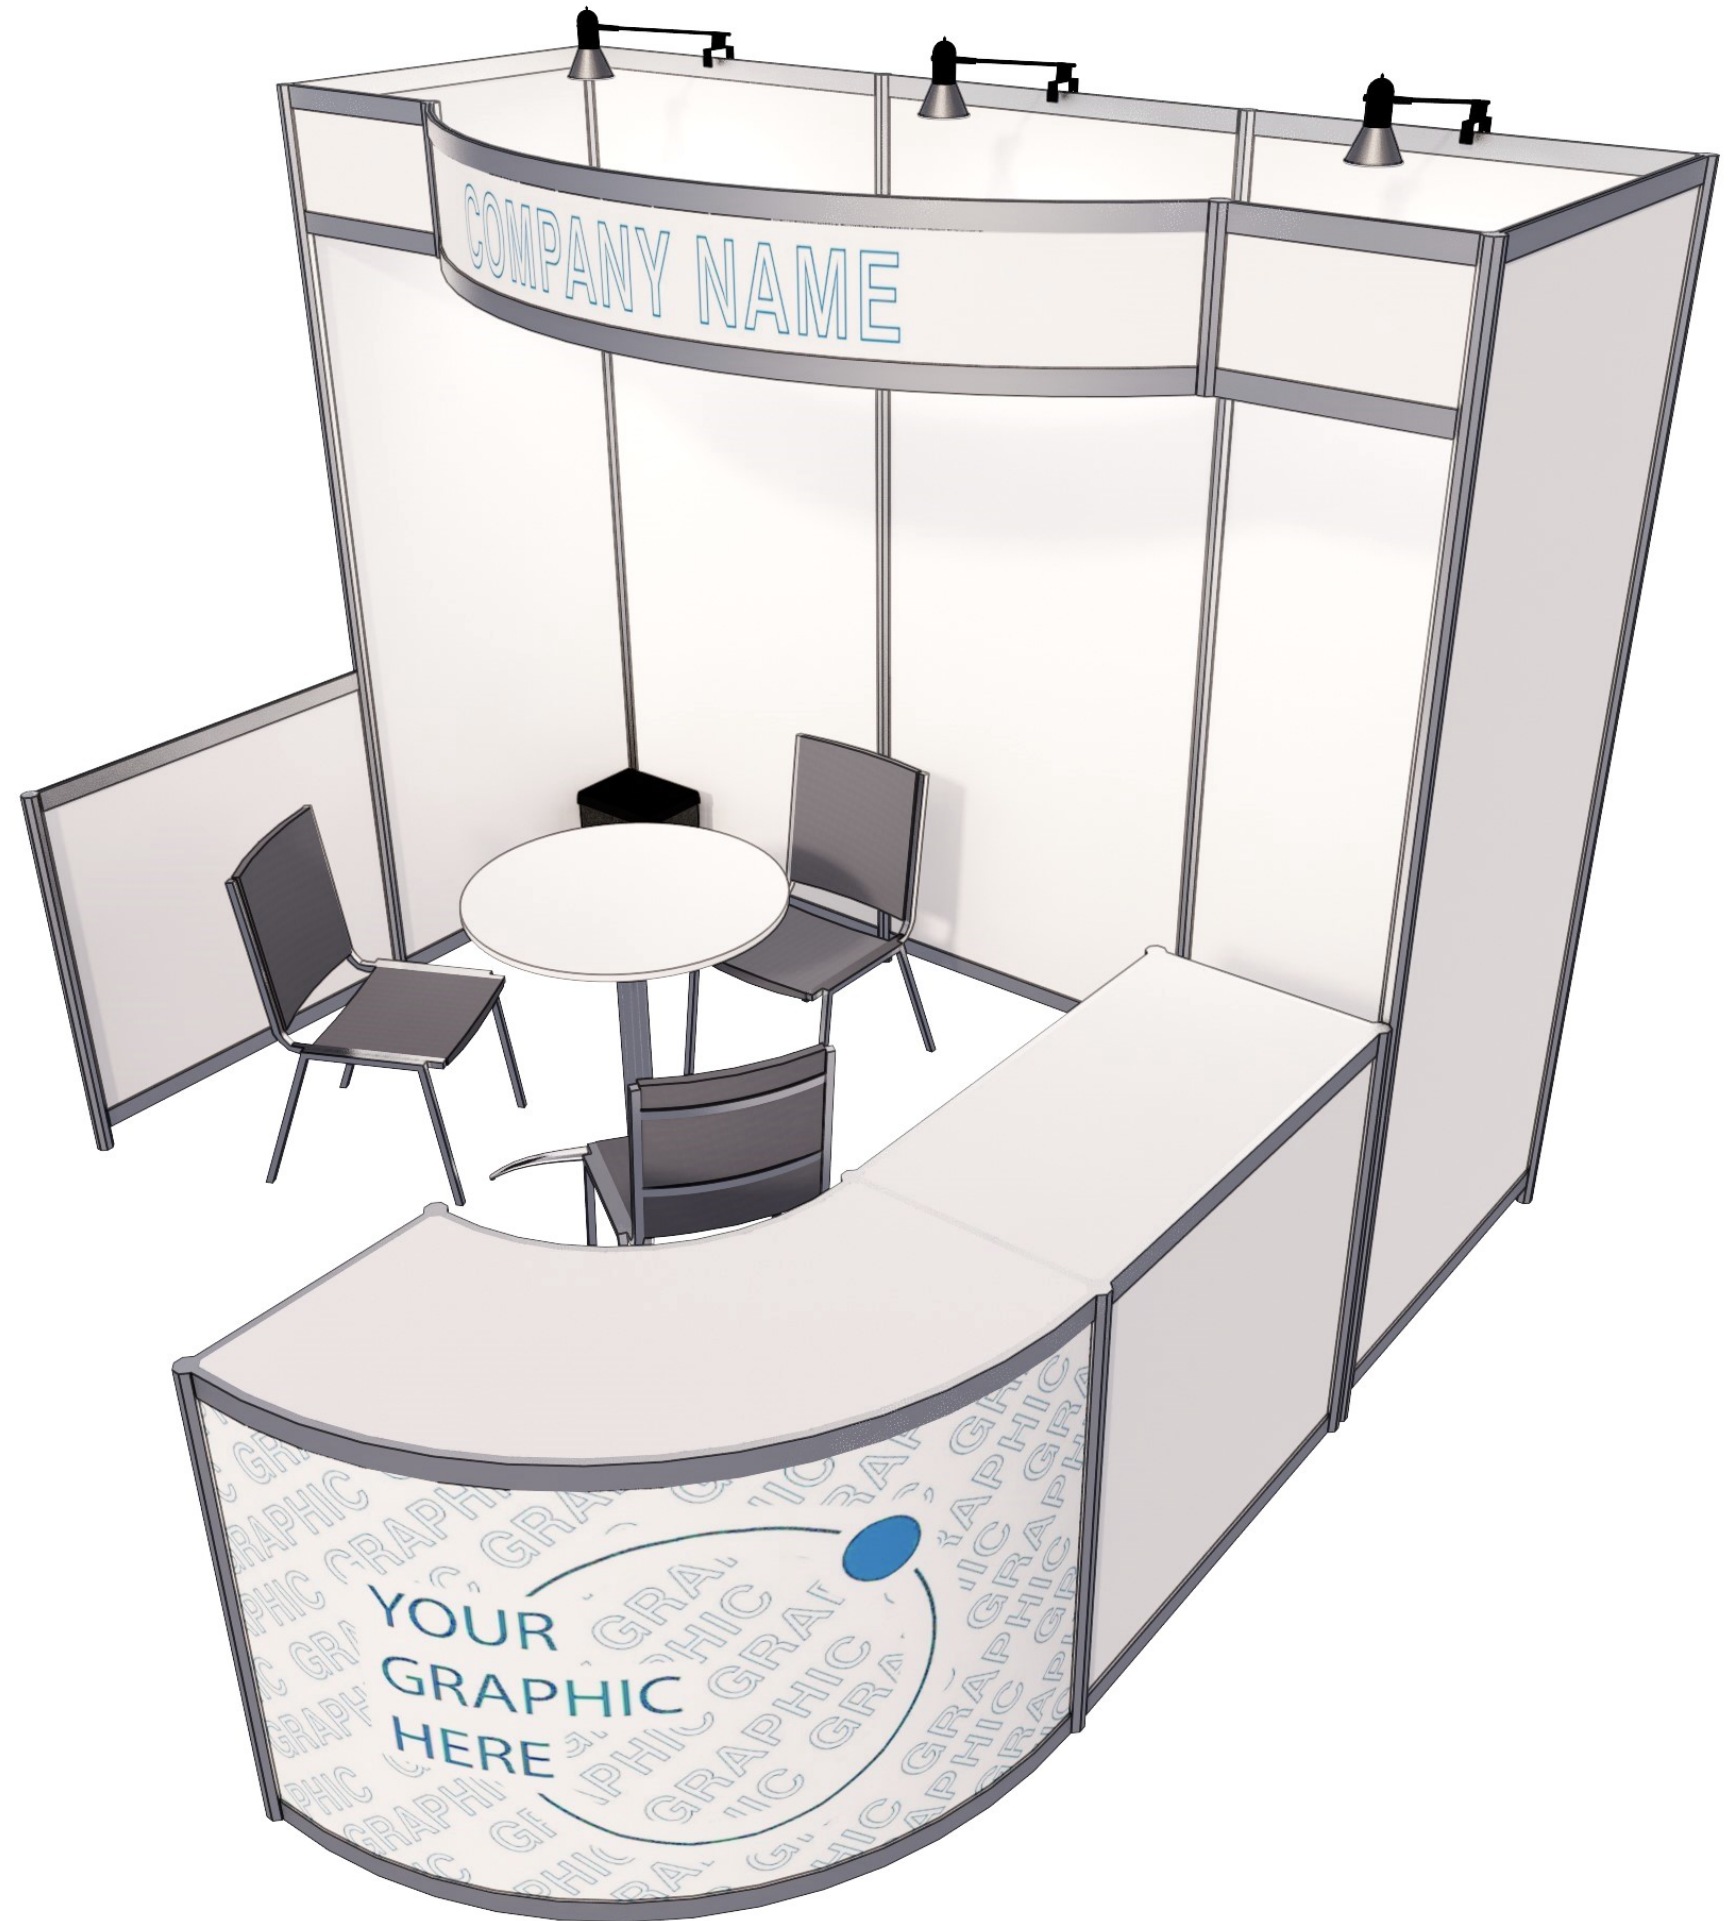

DESIGN PACKAGES

MIAMI 2025

OPTION 1

10'X10'

ADVANCE RATE; \$3365.00
STANDARD RATE: \$4375.00

OPTION 1

10' X 20'

ADVANCE RATE: \$4895.00

STANDARD RATE: \$6365.00

OPTION 2

10'X10'

ADVANCE RATE: \$3045.00

STANDARD RATE: \$3958.00

OPTION 2

10' X 20'

ADVANCE RATE: \$4497.00

STANDARD RATE: \$5850.00

OPTION 3

10'X10'

ADVANCE RATE: \$2265.00

STANDARD RATE: \$2945.00

OPTION 3

10'X10'

ADVANCE RATE: \$3305.00

STANDARD RATE: \$4295.00

OPTION 4

10'X10'

ADVANCE RATE: \$1885.00

STANDARD RATE: \$2450.00

OPTION 4

10' X 20'

ADVANCE RATE; \$3182.00