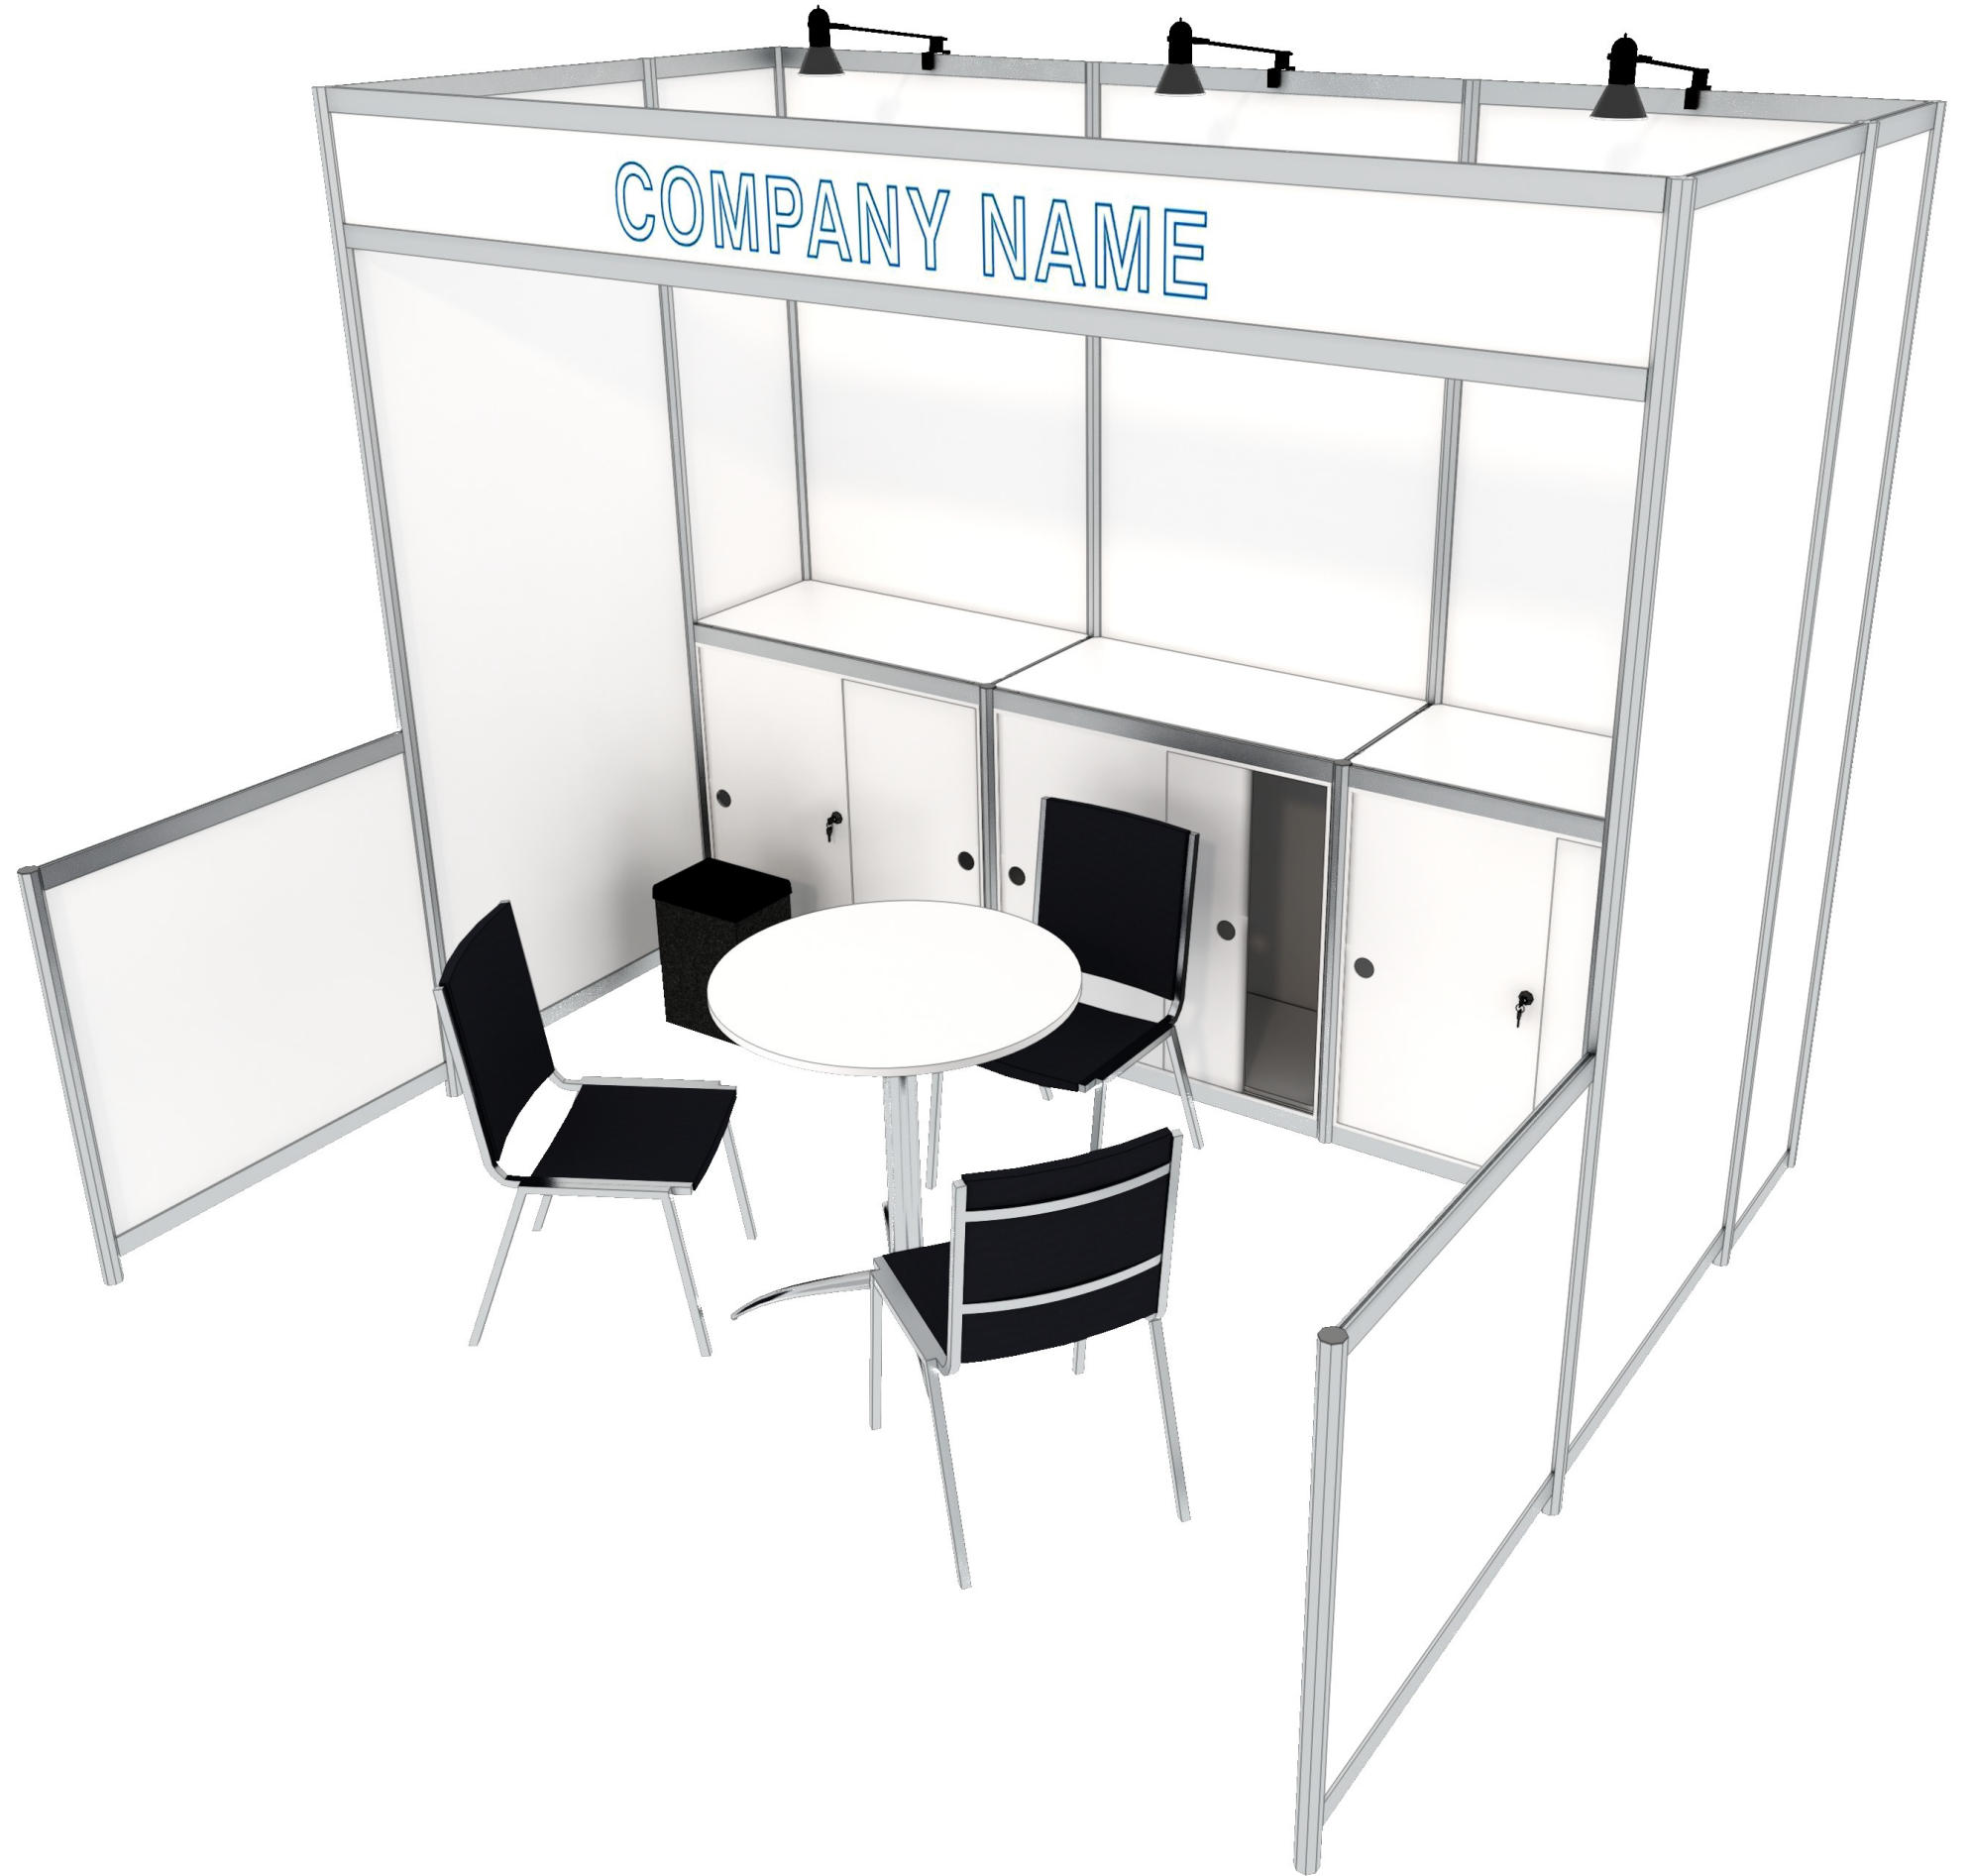

DESIGN PACKAGES

MIAMI 2025

OPTION 1

10'X10'

ADVANCE RATE; \$3365.00
STANDARD RATE: \$4375.00

OPTION 1

10' X 20'

ADVANCE RATE: \$4895.00

STANDARD RATE: \$6365.00

OPTION 2

10'X10'

ADVANCE RATE: \$3045.00

STANDARD RATE: \$3958.00

OPTION 2

10' X 20'

ADVANCE RATE: \$4497.00