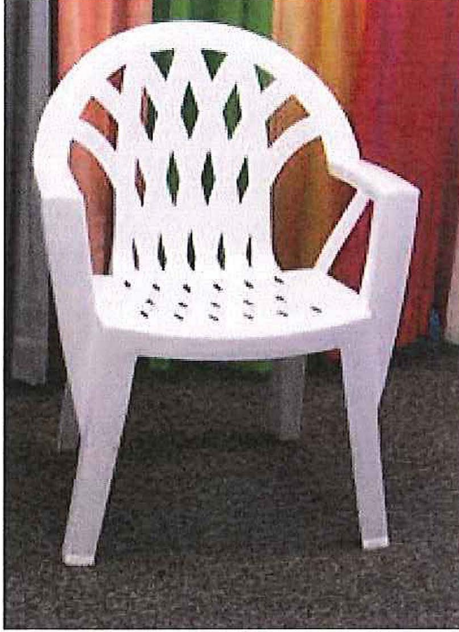

# MIAMI INTERNATIONAL BOAT SHOW®

Standard White Chair

Upholstered Arm Chair

Upholstered Side Chair

24" Round x 42" High Table

Counter Stool with Back

Counter Stool No Back

DISCOVER  
BOATING™

MIAMI  
INTERNATIONAL  
BOAT SHOW®

Tables are available in lengths of 4, 6 and 8 ft. and heights of 30 or 42 inches

*Draperies Colors*

Peach White Green Burgundy Gray Teal Gold Red Blue Black